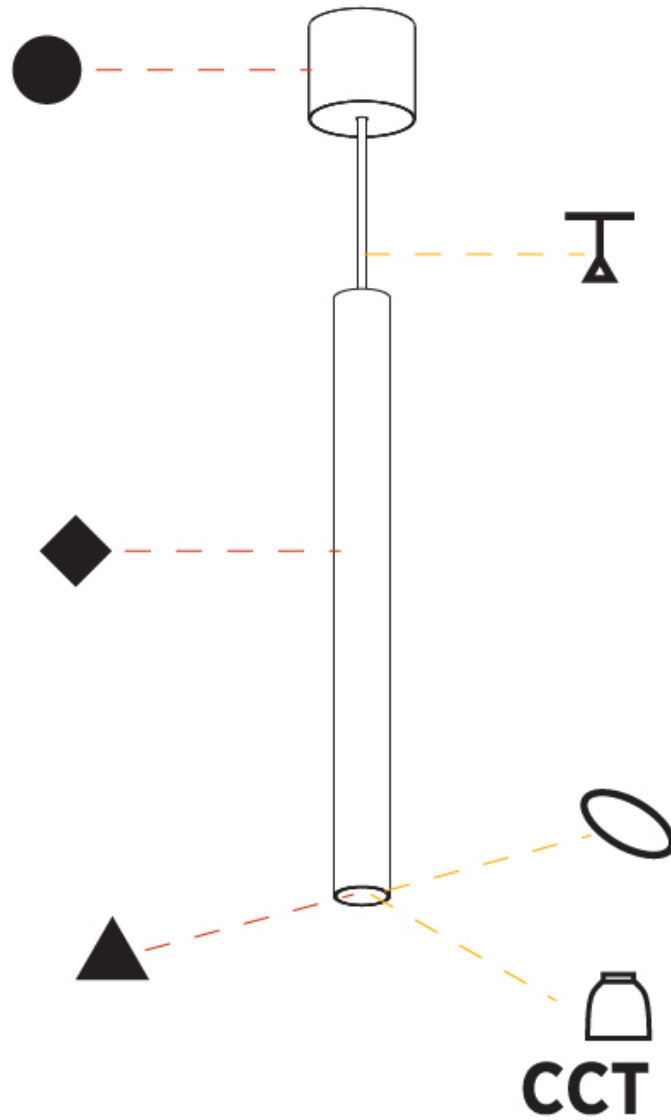

PROJECT	_____
TYPE	_____
SPECIFIER	_____
QUANTITY	_____
DATE	_____

HANGOVER MONOPOINT SURFACE CANOPY SUSPENSION

A300155-

A